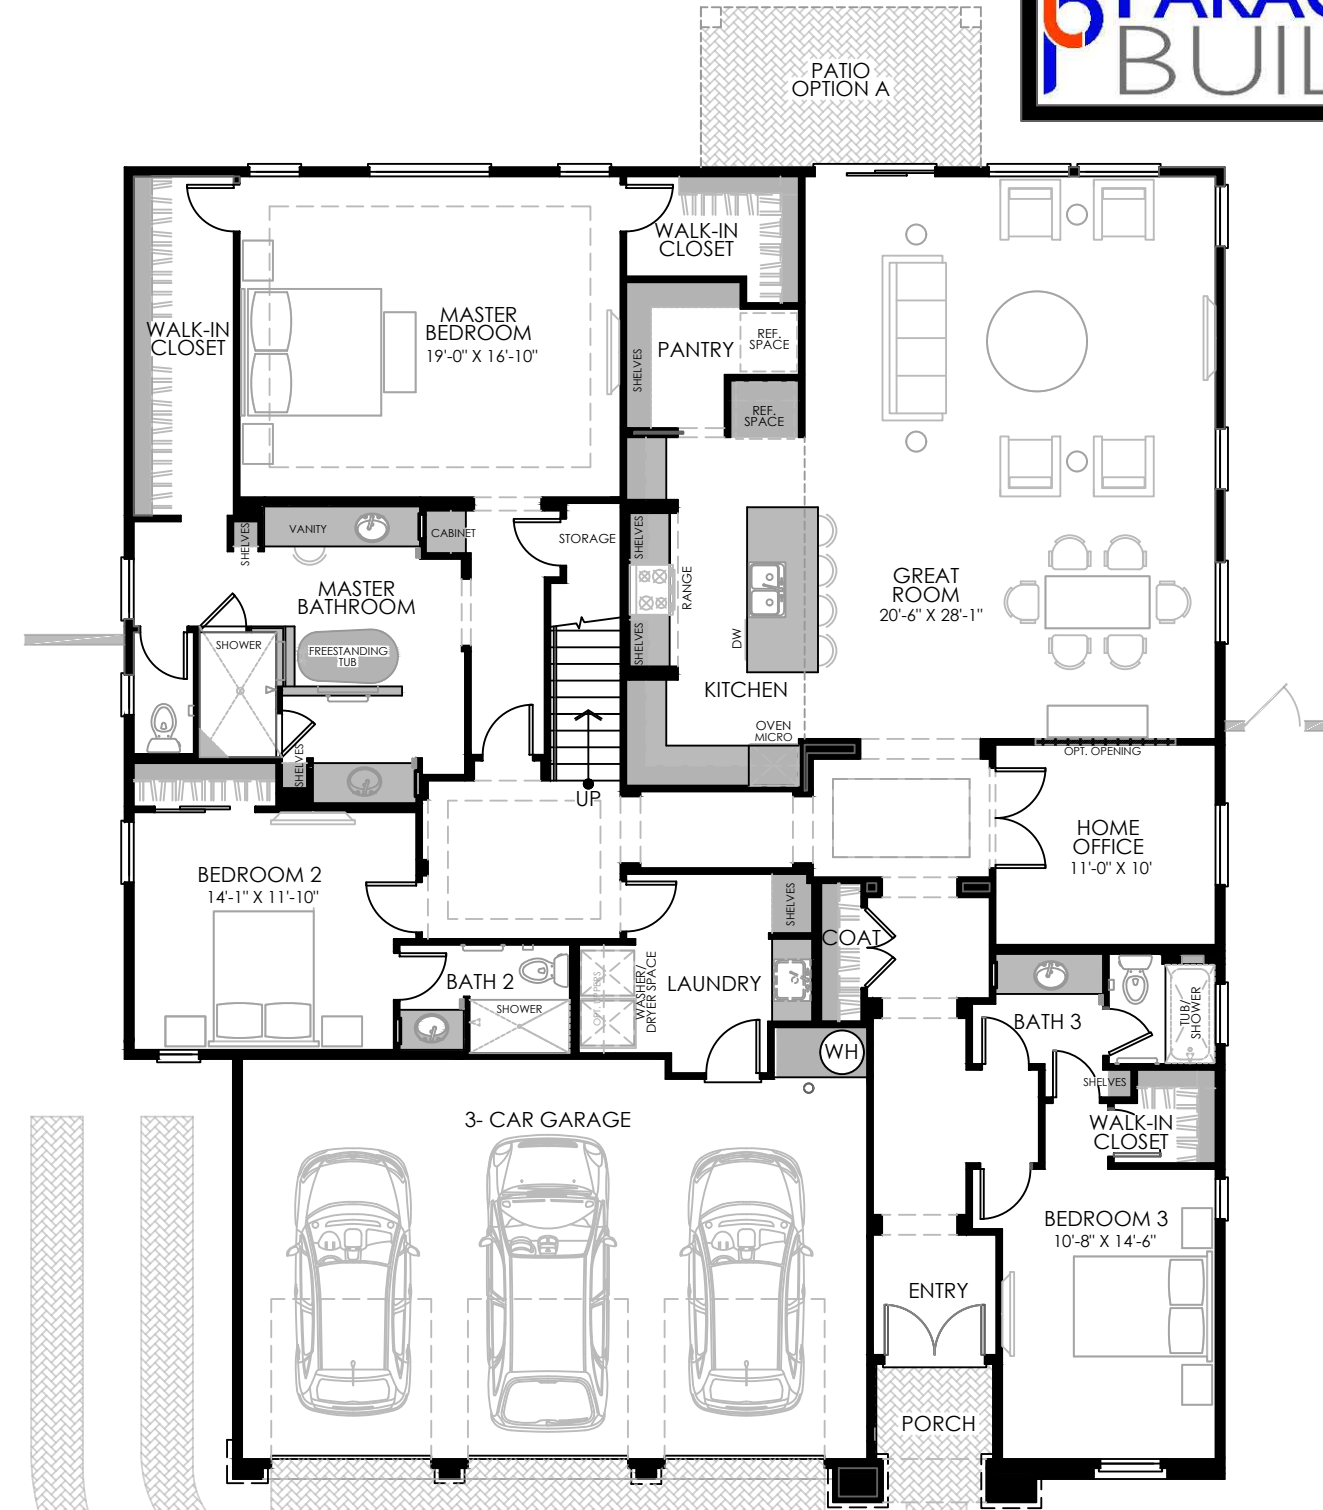

BONUS LOFT

**TAOS
ESTATES**

- 3,313 SQUARE FEET**
- 4 BEDS
 - 4 BATHROOMS
 - BONUS LOFT
 - DOUBLE DOOR ENTRY
 - OVERSIZED 3-CAR GARAGE
 - 1.5 STORIES

ALL FLOOR PLANS AND ELEVATIONS ARE CONCEPTUAL AND WILL VARY FROM THE ACTUAL CONSTRUCTION DRAWINGS AND HOMES THAT ARE BUILT. SIZES, COLORS AND FEATURES ARE APPROXIMATED FOR ILLUSTRATION PURPOSES ONLY AND MAY NOT ACCURATELY DEPICT THE FINISHED PRODUCT THAT IS CONSTRUCTED IN THIS COMMUNITY. IMAGES MAY SHOW OPTIONS AND UPGRADES, FURNITURE, AND LANDSCAPING WHICH MAY OR MAY NOT BE AVAILABLE AT THE TIME OF PURCHASE. ALSO, IF SPECIFIC CONSTRUCTION DEADLINES HAVE PASSED, SOME OPTIONS MAY NO LONGER BE AVAILABLE FOR PURCHASE AND INSTALL. MODELS AND DEMONSTRATION HOMES MAY DISPLAY DECORATOR ITEMS AND FURNITURE THAT IS NOT AVAILABLE FOR PURCHASE. PLEASE VISIT THE COMMUNITY FOR DETAILED INFORMATION AND DISCLOSURES ABOUT ALL ASPECTS OF THE COMMUNITY AND EACH HOME.